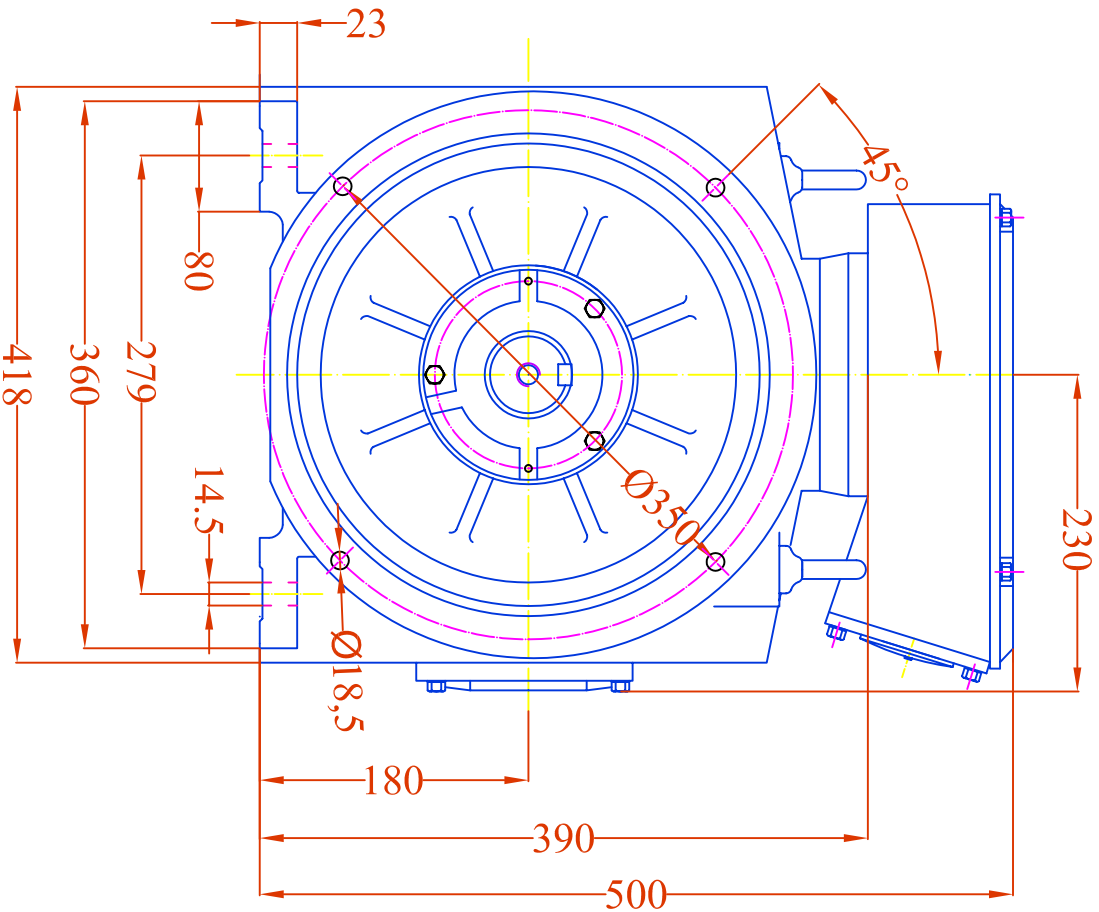

M50X1.5

CHANGE	DATE	NAME	Date	Signature	Weight	 VALIADIS HELLENIC MOTORS	Design Number
						MOTOR TYPE: AB180L MOUNTING: B35	Replaced from
							Replace the
SCALE			Designed by				
			Checked by				
			Examine by				