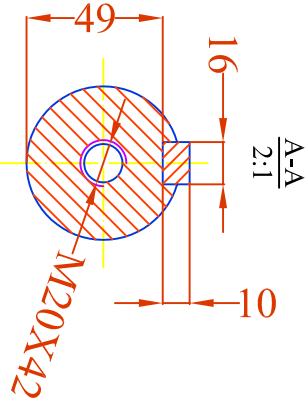

M50X1.5

CHANGE	DATE	NAME	Date	Signature	Weight	 VALIADIS HELLENIC MOTORS	Design Number
						MOTOR TYPE: AB180L MOUNTING: B35	Replaced from
							Replace the
SCALE			Designed by				
			Checked by				
			Examine by				