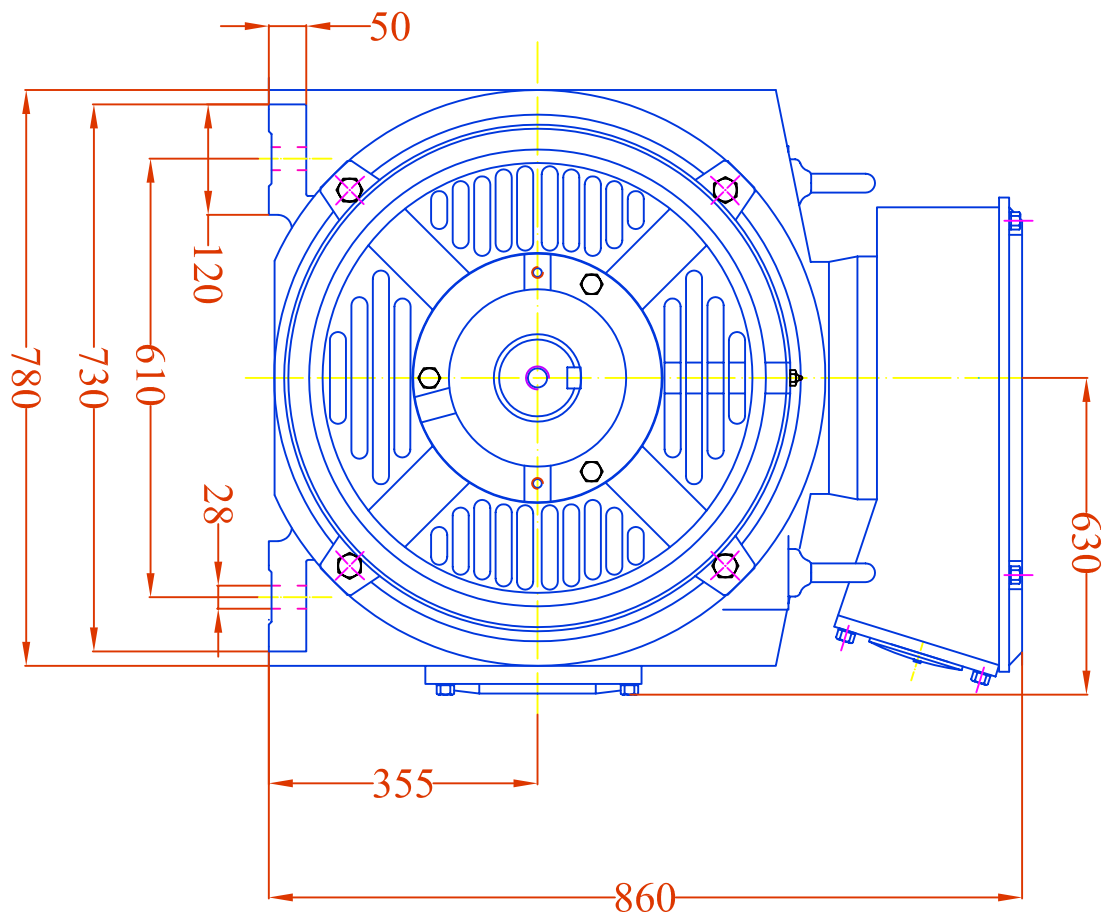

M63X1.5

CHANGE	DATE	NAME	Designed by	Date	Signature	Weight	 VALIADIS HELLENIC MOTORS	Design Number
			Checked by					MOTOR TYPE: AB355M-4-6-8
			Examine by				MOUNTING: B3	Replace the
			SCALE					