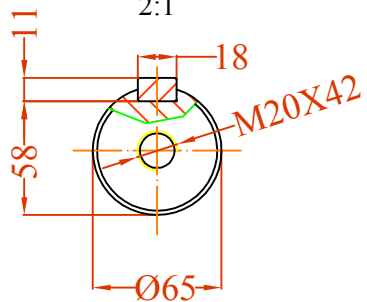

VIEW-A
2:1

		Date	Signature	 VALIADIS HELLENIC MOTORS	
	Designed by				Weight
	Checked by				
	Examine by				
	SCALE	Motor Type :K250MX-4-6 Mounting : B3			Design Number MTK-211111-7
					Replaced from Replace the