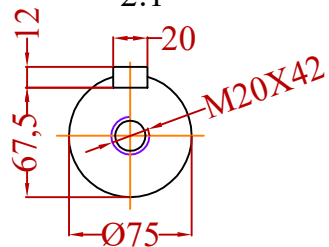

VIEW-A

2:1

				Date	Signature	 <b>VALIADIS</b> HELLENIC MOTORS			
			Designed by	25/07/23	St.Karageorgis				
			Checked by						
			Examine by						
			SCALE	<b>Motor Type :K280MX-8</b> <b>Mounting : B3</b> <b>75 kW</b>			Design Number :		
			1:8				<b>MTK-230725-8</b>		
							Replaced from		
Change	Date	Name					Replace the		