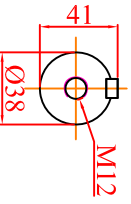

VIEW A

Designed by		Date	Signature	 <b>VALIADIS</b> HELLENIC MOTORS
Checked by			Weight	
Examine by			Design Number	
SCALE		MOTOR TYPE AK132S MOUNTING B5 with Brake type AC8		
CHANGE DATE	NAME	Replaced from Replace the		