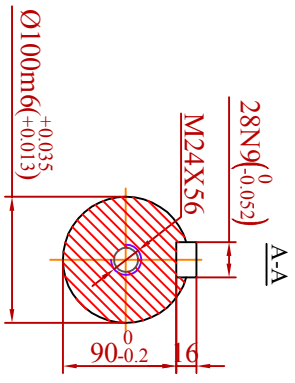

2025

2135

760

Change	Date	Name	Designed by	11/06/18	Date	Signature	 VALIADIS HELLENIC MOTORS
			Checked by				
			Examine by		Motor Type : K355LX-6 Mounting : V1		
					Replaced from		
					Replace the		