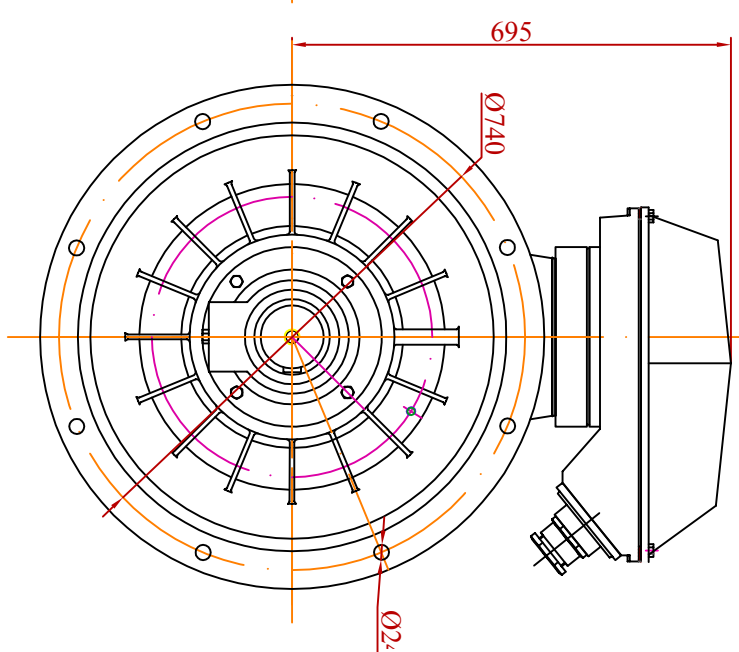

2025

2135

760

Change	Date	Name	Designed by	11/06/18	Date	Signature	 VALIADIS HELLENIC MOTORS
			Checked by				
			Examine by		Motor Type : K355LX-6 Mounting : V1		
					Replaced from		
					Replace the		