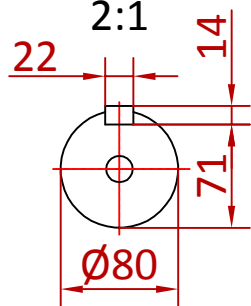

VIEW-A

2:1

			Date	Signature	 VALIADIS HELLENIC MOTORS
		Designed by	21/04/23	St.Karageorgis	
		Checked by			
		Examine by			
			SCALE	Motor Type : K315LX-6 Mounting : B3	
					Replaced from
					Replace the
Change	Date	Name			