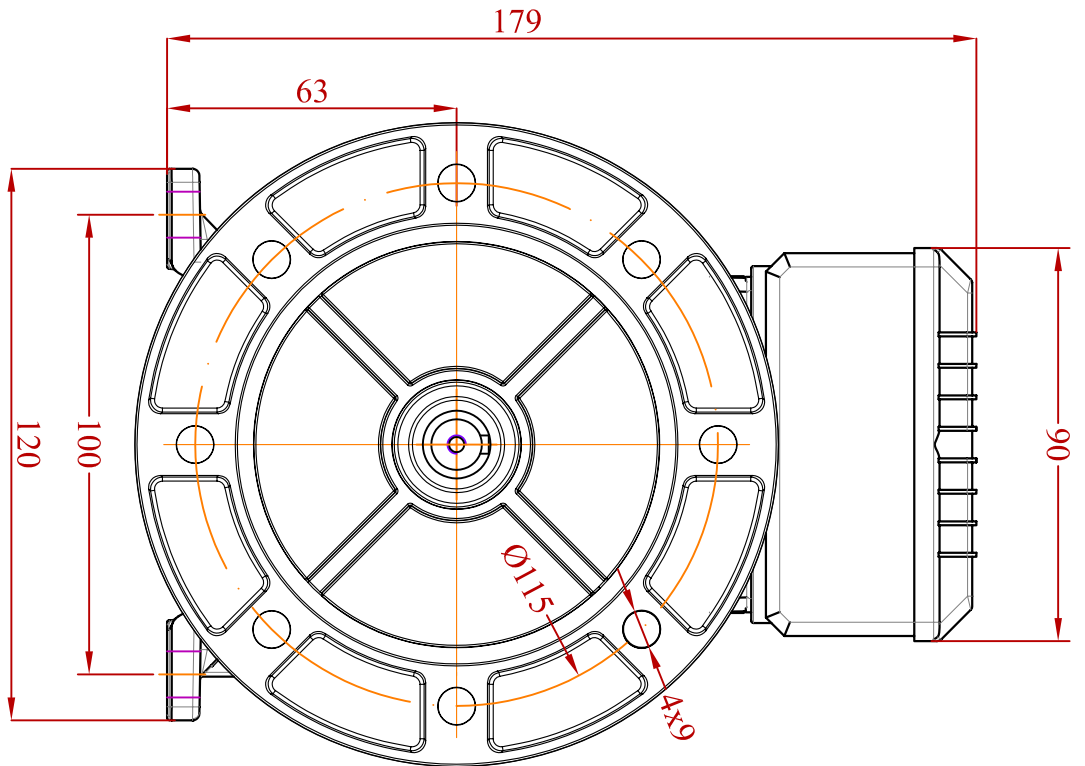

VIEW-A

Change	Date	Name	Signature	Date	Designed by: 23/10/15	Checked by:	Examined by:	SCALE	Motor Type :MK63 Mounting :B35	Replaced from
			St.Kamgougis					Design Number :		MTMK-151023-1
 VALLIADIS HELLENIC MOTORS										