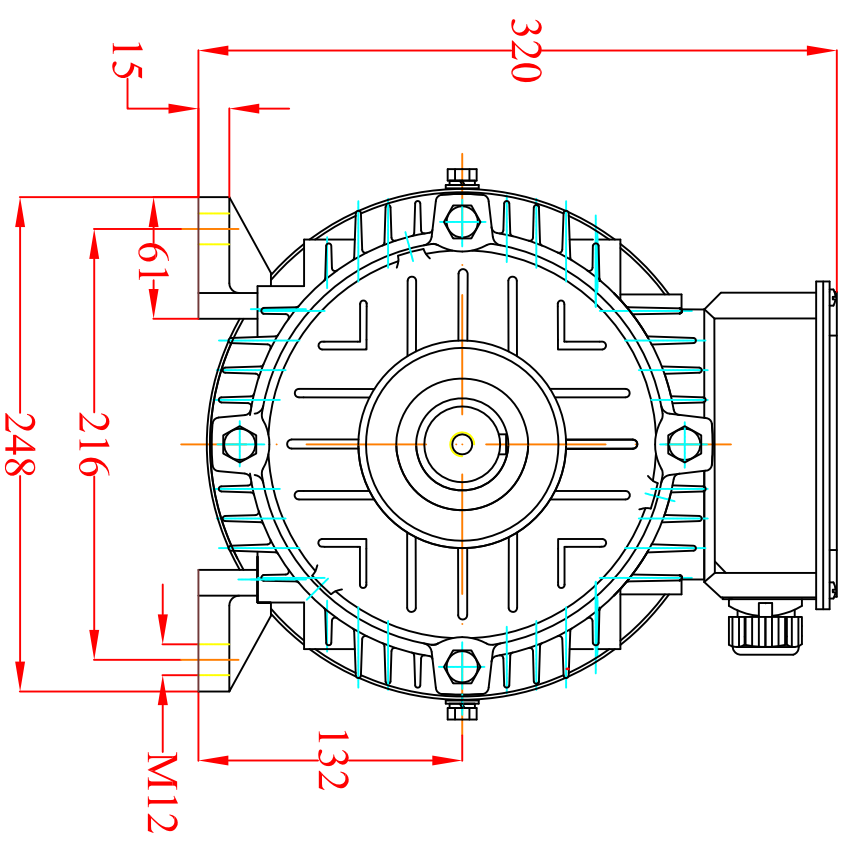

VIEW A

Designed by	Date	Signature	 VALIADIS HELLENIC MOTORS	Design Number Replaced from Replace the
Checked by		Weight		
Examine by				
SCALE	MOTOR TYPE AK132S MOUNTING B3 with Brake type AC8			
CHANGE	DATE	NAME		