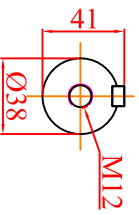

VIEW A

Designed by	Date	Signature	 VALIADIS HELLENIC MOTORS	Design Number Replaced from Replace the
Checked by		Weight		
Examine by				
SCALE	MOTOR TYPE AK132S MOUNTING B3 with Brake type AC8			
CHANGE	DATE	NAME		