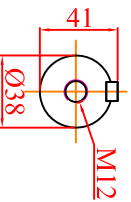

VIEW A

CHANGE	DATE	NAME	Designed by	Date	Signature	Weight	Design Number
			Checked by				<b>VALLADIS</b> <b>HELLENIC MOTORS</b>
			Examine by				
SCALE			<b>MOTOR TYPE AK132M</b> <b>MOUNTING B3</b> <b>with Brake type AC8</b>				
			Replaced from Replace the				