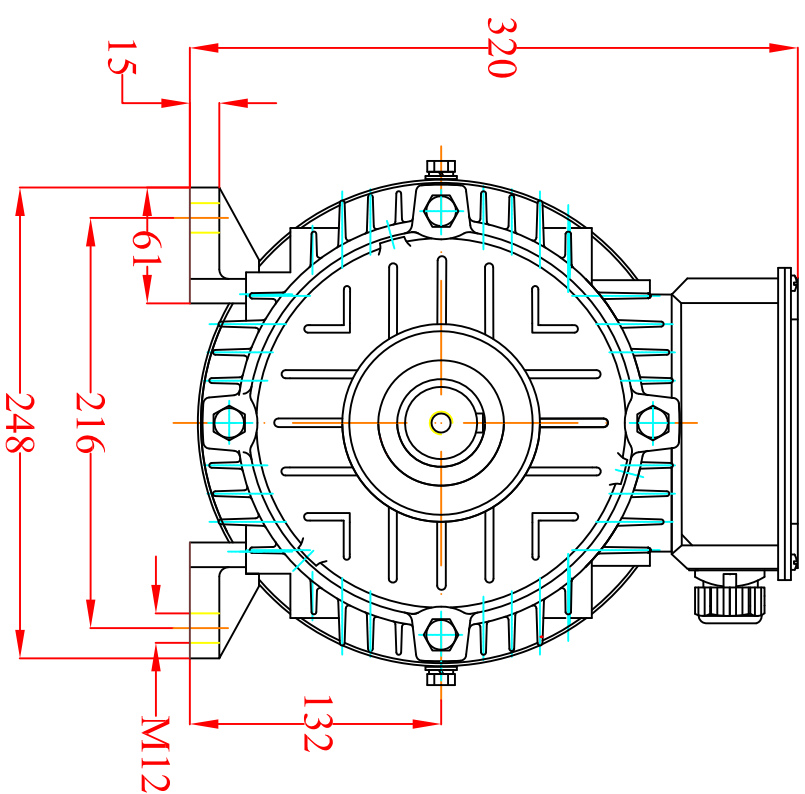

VIEW A

CHANGE	DATE	NAME	Designed by	Date	Signature	Weight	Design Number
			Checked by				<b>VALLADIS</b> <b>HELLENIC MOTORS</b>
			Examine by				
SCALE			<b>MOTOR TYPE AK132M</b> <b>MOUNTING B3</b> <b>with Brake type AC8</b>				
			Replaced from Replace the				